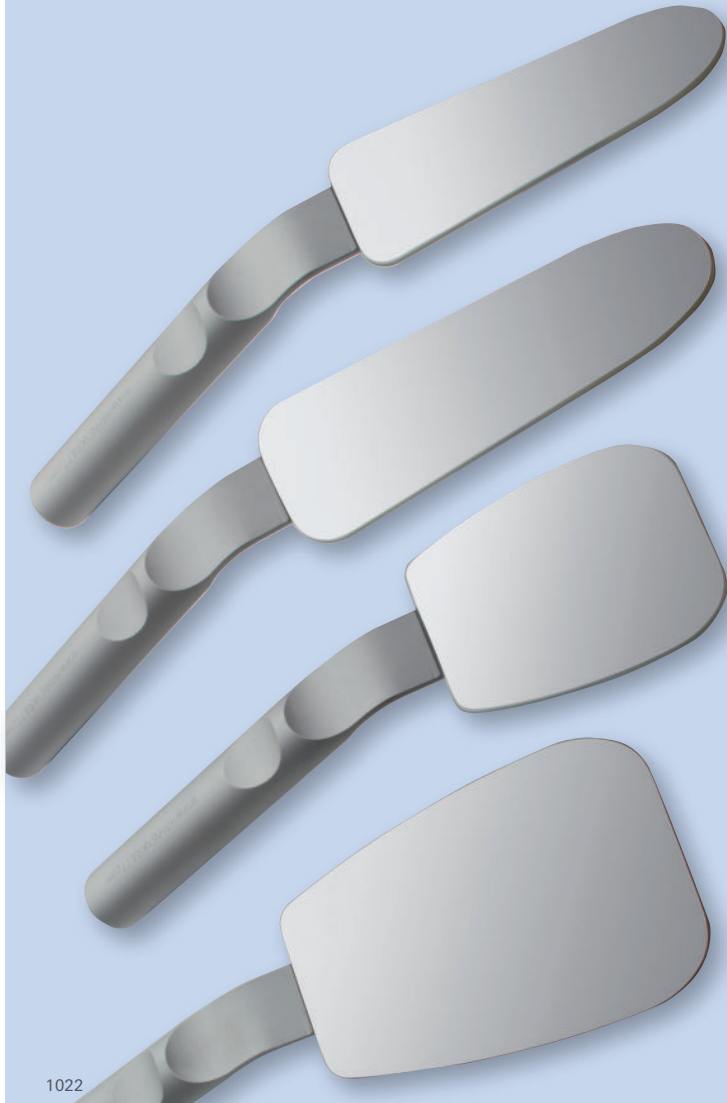

Mirrors

Photography Mirrors

RHODIUM FRONT SURFACE
+ ULTRA FRONT SURFACE

The images are of exact sharpness and contrast without any distortion up to the smallest detail. In combination with the bright and brilliant reflection in natural colours, you get intraoral images of explanatory power.

The FS Rhodium mirror provides options of new perspectives.

Rhodium FS

ULTRA FS – the brightest and sharpest mirror.
The new unique design of the mirror layers provides superior bright images and crystal clarity previously unavailable.

REF 6540 X ... / 6740 X ...

REF 6550 X ... / 6750 X ...

Photography Mirrors | for intraoral photos, front surface coated.

	mm	REF FS Rhodium double-sided without handle	REF FS Rhodium handle bent	REF ULTRA FS handle bent	REF FS Rhodium handle V-shaped	REF ULTRA FS handle V-shaped	REF FS Rhodium handle straight	REF ULTRA FS handle straight
1	58 x 76	6300 X 1	6530 X 1	6730 X 1			6550 X 1	6750 X 1
	66 x 95	6300 X 5	6530 X 5	6730 X 5			6550 X 5	6750 X 5
2	74 x 106	6300 X 2	6530 X 2	6730 X 2			6550 X 2	6750 X 2
3	42 x 128	6300 X 3	6530 X 3	6730 X 3	6540 X 3	6740 X 3		
4	36 x 120		6530 X 3KFO	6730 X 3KFO	6540 X 3KFO	6740 X 3KFO		
	55 / 40 x 157	6300 X 4						
	53 / 31 x 142	6300 X 6						
	86 / 77 x 133	6300 X 7						
	71 / 62 x 133	6300 X 8						
	47 x 153	6300 X 9						