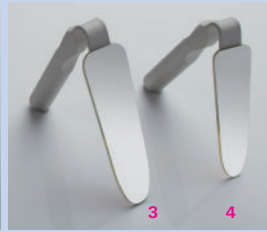

Canon 7D und Metzblitz: Blende 25 – Zeit 125 – ISO 100

Information, tips and tricks as well as dates of photography courses can be found on www.dentalfotografie.com

REF 6660 KO / empty

REF 6530 X ... / 6730 X ...

REF 6540 X ... / 6740 X ...

REF 6550 X ... / 6750 X ...

Photography Mirrors | for intraoral photos, front surface coated.

	mm	REF FS Rhodium double-sided without handle	REF FS Rhodium handle bent	REF ULTRA FS handle bent	REF FS Rhodium handle V-shaped	REF ULTRA FS handle V-shaped	REF FS Rhodium handle straight	REF ULTRA FS handle straight
1	58 x 76	6300 X 1	6530 X 1	6730 X 1			6550 X 1	6750 X 1
	66 x 95	6300 X 5	6530 X 5	6730 X 5			6550 X 5	6750 X 5
2	74 x 106	6300 X 2	6530 X 2	6730 X 2			6550 X 2	6750 X 2
3	42 x 128	6300 X 3	6530 X 3	6730 X 3	6540 X 3	6740 X 3		
4	36 x 120		6530 X 3KFO	6730 X 3KFO	6540 X 3KFO	6740 X 3KFO		
	55 / 40 x 157	6300 X 4						
	53 / 31 x 142	6300 X 6						
	86 / 77 x 133	6300 X 7						
	71 / 62 x 133	6300 X 8						
	47 x 153	6300 X 9						